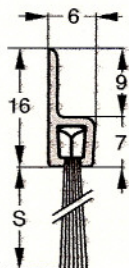

BROSSES STRIP

Strip brushes Streifenbürsten

Stribo pro

Brosses supports H
(échelle 1)

Long. fibres Fibre lengths Bürstenlängen (mm)	Modèle Model Modell
S = 10	H2-10

Range of brushprofil H
(scale 1)

Long. fibres Fibre lengths Bürstenlängen (mm)	Modèle Model Modell
S = 14	H3-14
S = 24	H3-24
S = 34	H3-34

Long. fibres Fibre lengths Bürstenlängen (mm)	Modèle Model Modell
S = 25	H5-25
S = 35	H5-35
S = 45	H5-45

Produktreihe Bürstenprofil H
(Maßstab 1)

Long. fibres Fibre lengths Bürstenlängen (mm)	Modèle Model Modell
S = 40	H8-40
S = 60	H8-60
S = 80	H8-80
S = 120	H8-120
S = 150	H8-150