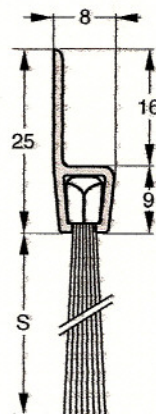

BROSSES STRIP

Strip brushes Streifenbürsten

Stribo pro

Brosses supports H
(échelle 1)

Long. fibres Fibre lengths Bürstenlängen (mm)	Modèle Model Modell
S = 10	H2-10

Range of brushprofil H
(scale 1)

Long. fibres Fibre lengths Bürstenlängen (mm)	Modèle Model Modell
S = 14	H3-14
S = 24	H3-24
S = 34	H3-34

Long. fibres Fibre lengths Bürstenlängen (mm)	Modèle Model Modell
S = 25	H5-25
S = 35	H5-35
S = 45	H5-45

Produktreihe Bürstenprofil H
(Maßstab 1)

Long. fibres Fibre lengths Bürstenlängen (mm)	Modèle Model Modell
S = 40	H8-40
S = 60	H8-60
S = 80	H8-80
S = 120	H8-120
S = 150	H8-150