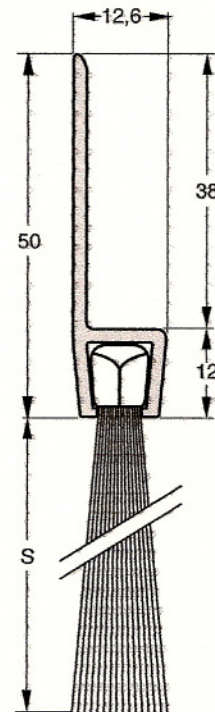

BROSSES STRIP

Strip brushes Streifenbürsten

Stribo pro

Brosses supports H
(échelle 1)

Long. fibres Fibre lengths Bürstenlängen (mm)	Modèle Model Modell
S = 10	H2-10

Range of brushprofil H
(scale 1)

Long. fibres Fibre lengths Bürstenlängen (mm)	Modèle Model Modell
S = 14	H3-14
S = 24	H3-24
S = 34	H3-34

Long. fibres Fibre lengths Bürstenlängen (mm)	Modèle Model Modell
S = 25	H5-25
S = 35	H5-35
S = 45	H5-45

Produktreihe Bürstenprofil H
(Maßstab 1)

Long. fibres Fibre lengths Bürstenlängen (mm)	Modèle Model Modell
S = 40	H8-40
S = 60	H8-60
S = 80	H8-80
S = 120	H8-120
S = 150	H8-150