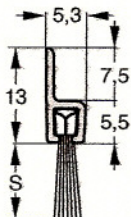

BROSSES STRIP

Strip brushes Streifenbürsten

Stribo pro

Brosses supports H
(échelle 1)

Long. fibres Fibre lengths Bürstenlängen (mm)	Modèle Model Modell
S = 10	H2-10

Range of brushprofil H
(scale 1)

Long. fibres Fibre lengths Bürstenlängen (mm)	Modèle Model Modell
S = 14	H3-14
S = 24	H3-24
S = 34	H3-34

Long. fibres Fibre lengths Bürstenlängen (mm)	Modèle Model Modell
S = 25	H5-25
S = 35	H5-35
S = 45	H5-45

Produktreihe Bürstenprofil H
(Maßstab 1)

Long. fibres Fibre lengths Bürstenlängen (mm)	Modèle Model Modell
S = 40	H8-40
S = 60	H8-60
S = 80	H8-80
S = 120	H8-120
S = 150	H8-150